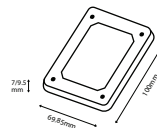

BF100

TOSHIBA HARD DRIVE FOR NOTEBOOKS

SATA	2.5" SATA Hard Drive
RPM	7,200 rpm
	128 MB buffer